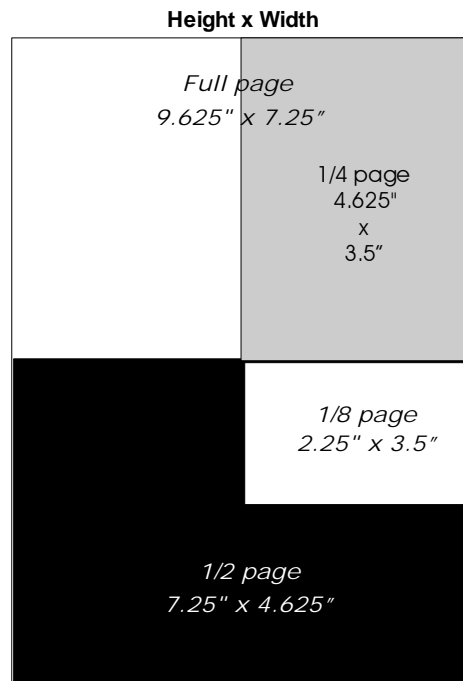

Ad Deadline: November 7, 2008